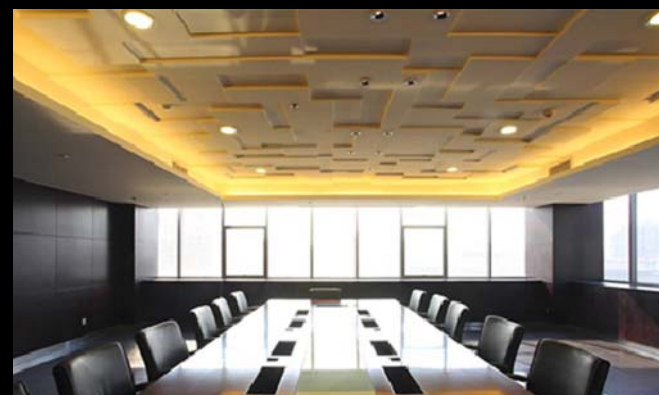

鹏欣国际家纺中心 /Shanghai CHINA

COMPLETED in 2008

ZONING PLAN INTERIOR DESIGN